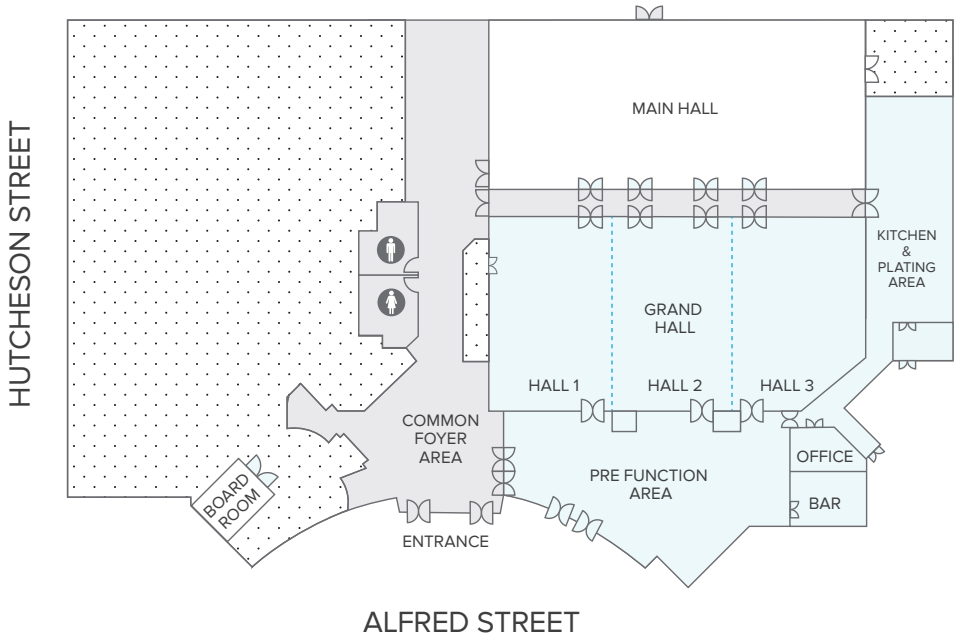

# MARLBOROUGH Events Centre

Centrally located at the top of the South Island and situated within walking distance of a number of excellent accommodation providers, the **Marlborough Events Centre** is the perfect venue to host your next event.

- MARLBOROUGH EVENTS CENTRE
- RETRACTABLE CEILING MOUNTED SOUNDPROOF WALLS
- THE CLUBS OF MARLBOROUGH FACILITIES (AVAILABLE ON REQUEST)
- THE CLUBS OF MARLBOROUGH FACILITIES (NOT AVAILABLE)

VENUE	M <sup>2</sup>	THEATRE	CLASSROOM	U-SHAPE	BOARDROOM	SQUARE	CABARET	COCKTAIL	BANQUET	EXHIBITION
PER HALL	180	180	84	60	42	72	84	250	120	15 Stands
GRAND HALL (3 HALLS COMBINED)	540	560	252	-	-	90	252	560	350	50 Stands
PRE-FUNCTION (FOYER)	-	-	-	-	-	-	-	250	-	10 Stands